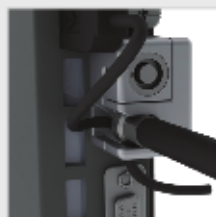

OptiPlex Lock

For OptiPlex systems with lock tab on system. Secures system and system cover with cable.

Noble Part #: NGDT7